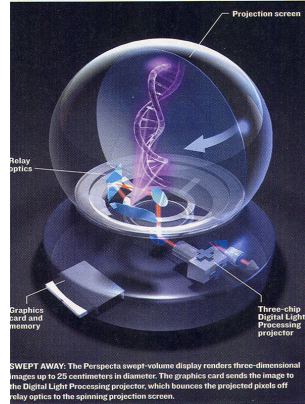

Perspectra